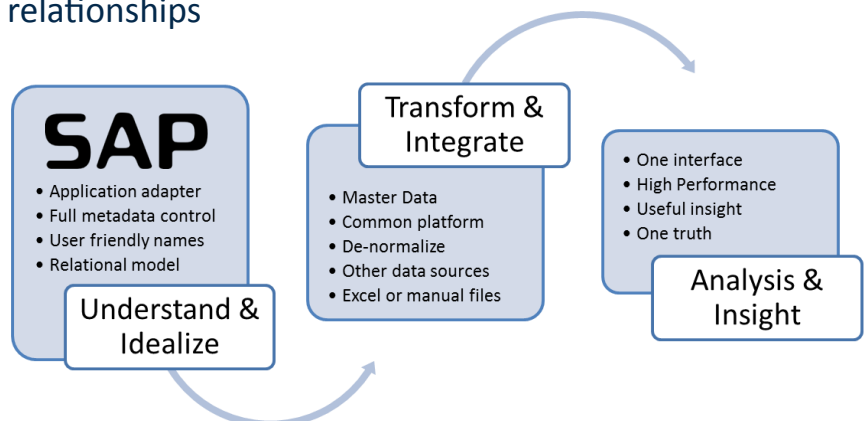

# DATA WAREHOUSE AUTOMATION

## Releasing the power of your SAP data!

With the Xpert BI SAP Application Adapter you get:

- ⇒ Complete control of the cryptic SAP table and column names
- ⇒ Implementation of keys and relationships
- ⇒ Flexible scheduling
- ⇒ Data quality control