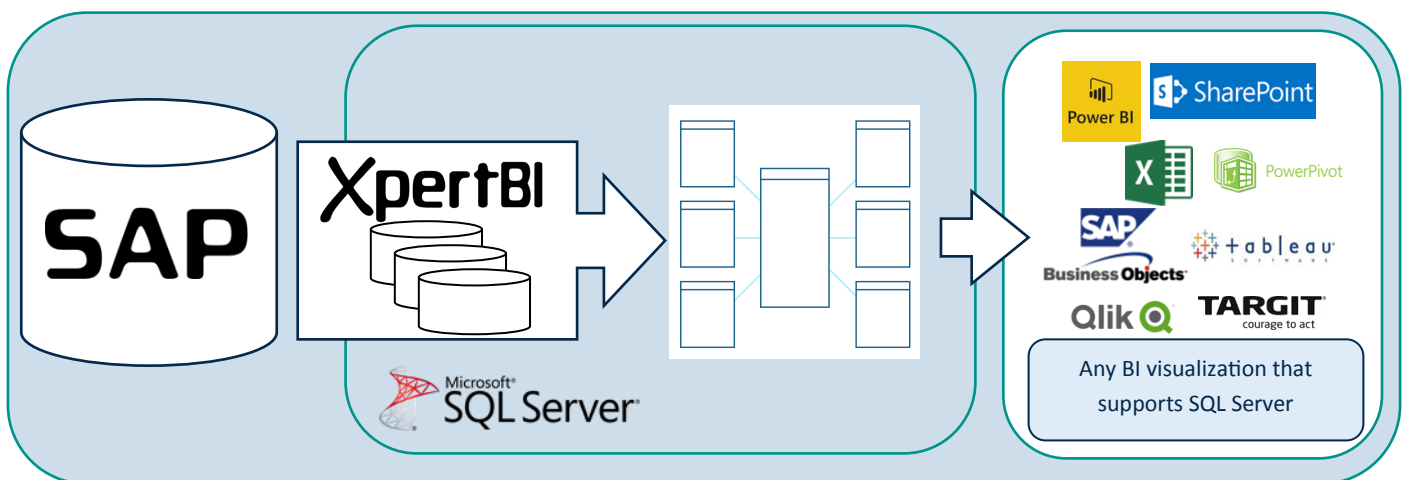

# DATA WAREHOUSE AUTOMATION

## Releasing the power of your SAP data!

With the Xpert BI SAP Application Adapter you get:

- ⇒ Complete control of the cryptic SAP table and column names
- ⇒ Implementation of keys and relationships
- ⇒ Flexible scheduling
- ⇒ Data quality control